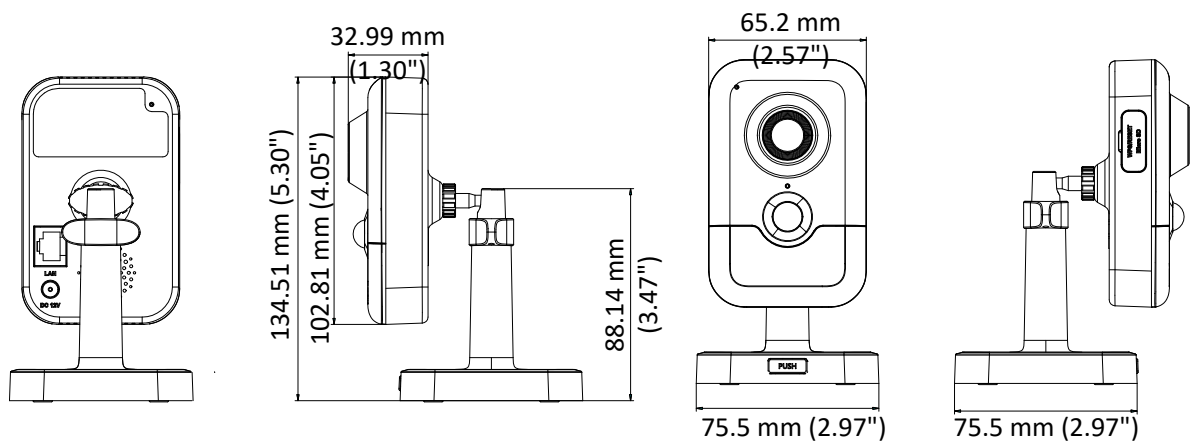

Operating Conditions	-10 °C to +40 °C (14 °F to +104 °F), Humidity 95% or less (non-condensing)
Web Client Language	32 languages English, Russian, Estonian, Bulgarian, Hungarian, Greek, German, Italian, Czech, Slovak, French, Polish, Dutch, Portuguese, Spanish, Romanian, Danish, Swedish, Norwegian, Finnish, Croatian, Slovenian, Serbian, Turkish, Korean, Traditional Chinese, Thai, Vietnamese, Japanese, Latvian, Lithuanian, Portuguese (Brazil)
Power Supply	12 VDC ± 20%, PoE (802.3af, class 3)
Power Consumption and Current	12 VDC, 0.47 A, max. 7 W PoE (802.3af, 36 V to 57 V), 0.2 A to 0.1 A, max. 7 W
Material	Plastic
Dimensions	102.8 mm × 65.2 mm × 32.6 mm (4.05" × 2.57" × 1.28")
Weight	Camera: Approx. 128 g (0.28 lb.)

Available Model

DS-2CD2455FWD-I (2.8 mm), DS-2CD2455FWD-IW (2.8 mm)

Dimension